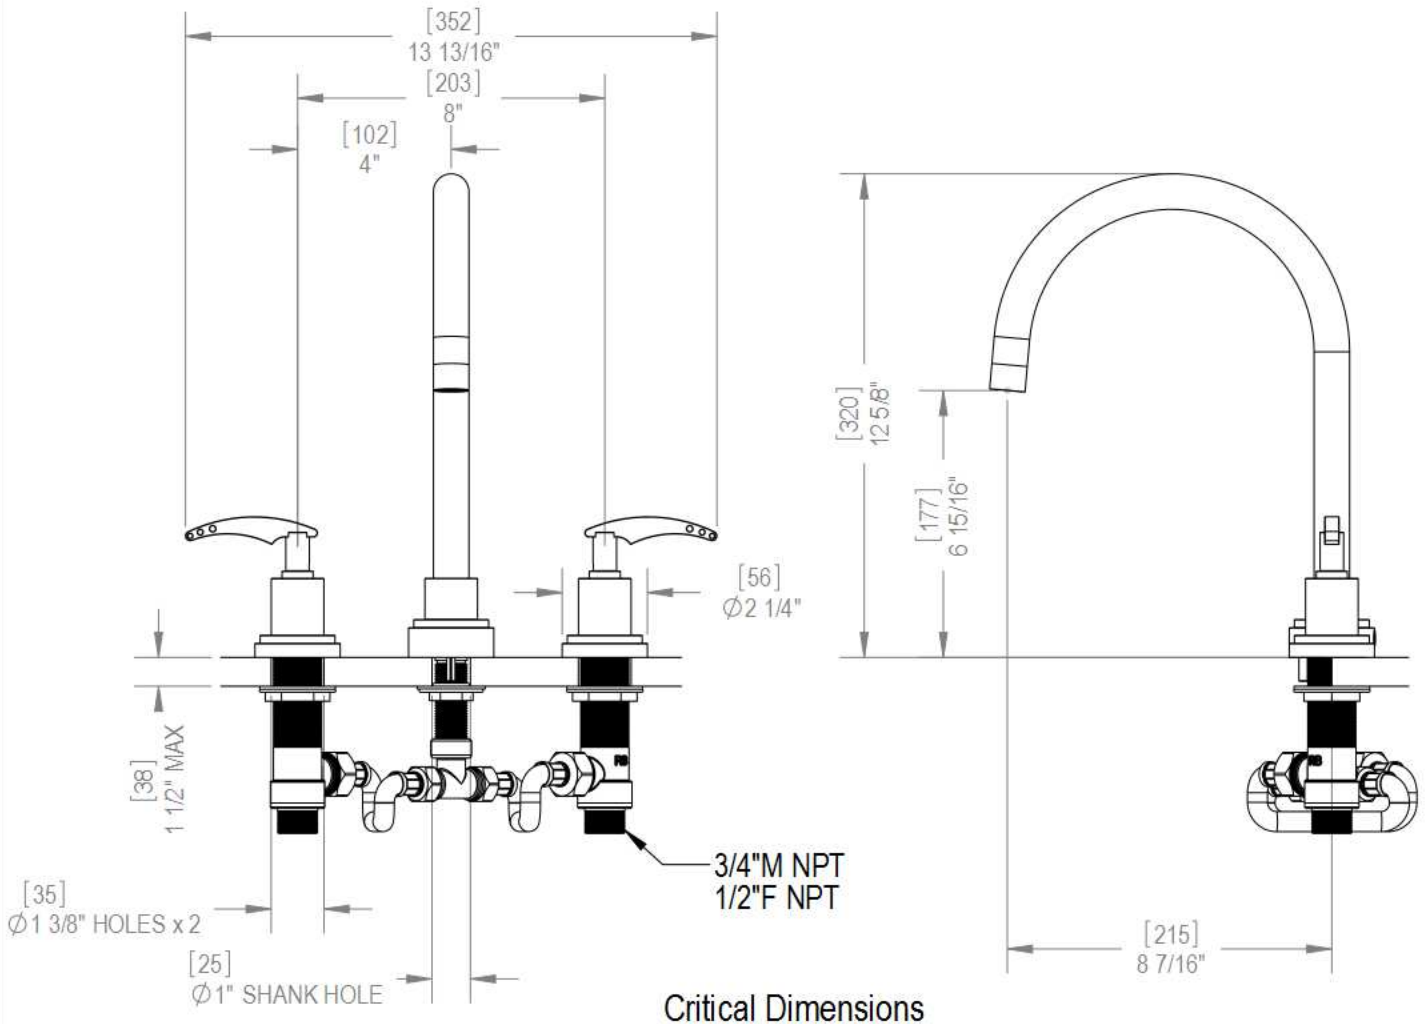

Features

- Brass construction with choice of 18 finishes
- Two Lever handles
- Quarter-turn, ceramic disc cartridges, 3/4" Valves
- Flexible Stainless Steel supply hoses for easy installation
- Flow rate: 12 gpm @ 40 psi
15 gpm @ 60 psi

LaSalle
Roman Tub Filler 3/4" Valves
Model: 5ARBLAL XX-XX

Critical Dimensions

TEL: 905-851-6781
FAX: 905-851-8031
TOLL FREE: 800-461-5901

THE **Rubinet** FAUCET COMPANY

www.rubinet.com

Features

- Brass construction with choice of 18 finishes
- Two Lever handles
- Quarter-turn, ceramic disc cartridges, 1/2" Valves
- Flexible Stainless Steel supply hoses for easy installation
- Flow rate: 9.5 gpm @ 40 psi
11 gpm @ 60 psi