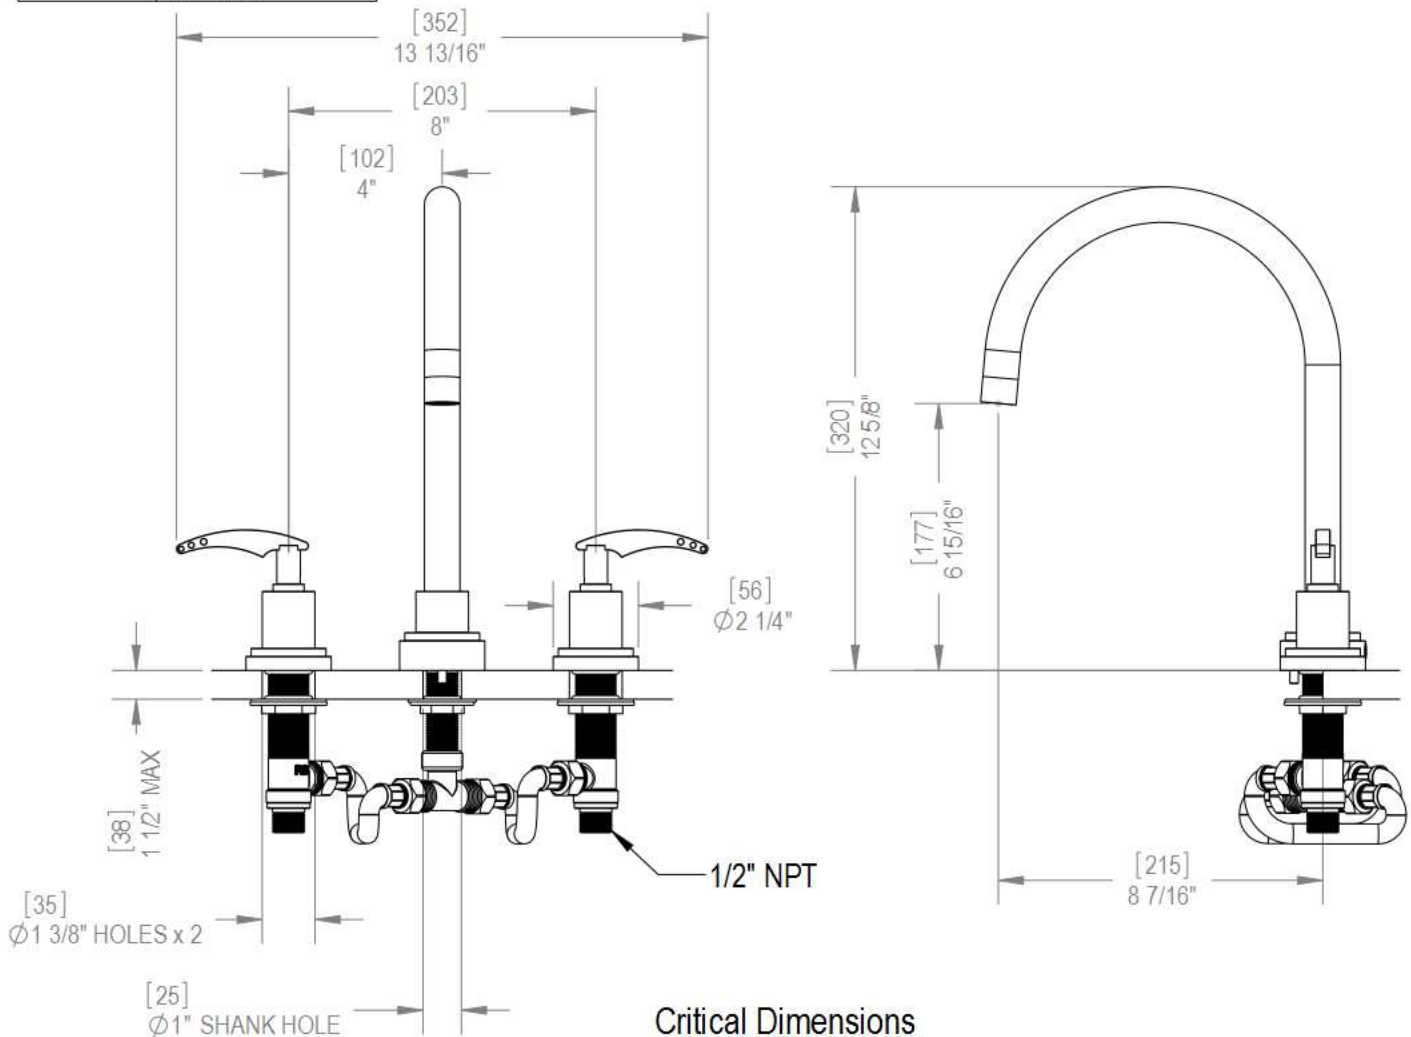

TEL: 905-851-6781
FAX: 905-851-8031
TOLL FREE: 800-461-5901

THE **Rubinet** FAUCET COMPANY

www.rubinet.com